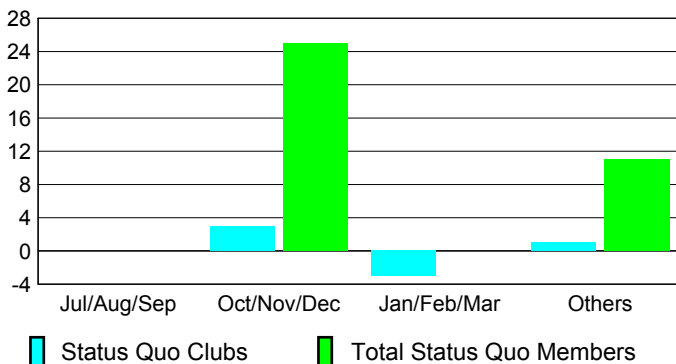

2009-2010 GMT Quarterly Report for District (or Undistricted) **District 323 G2**

GMT: KAMLESH JAIN

Location: INDIA

GMT CA: 6

CLUBS

**Club Results
2009-2010**

**Clubs
2008-2009**

Month	New Club Goal	Actual New Clubs	Actual Dropped Clubs	Gain/Loss of Clubs	Gain/Loss of Clubs
Jul/Aug/Sep	0	0	0	0	4
Oct/Nov/Dec	0	2	0	2	1
Jan/Feb/Mar	0	5	0	5	8
Apr/May/Jun	0	3	0	3	4
Totals	0	10	0	10	17

Club Results 2009-2010

Goal, New, Dropped, Gain/Loss

Comparison of Club Gain/Loss

Current Year Compared to the Previous Year

YTD Status Quo Clubs 2009-2010

Status Quo Clubs Compared to Status Quo Members

MEMBERSHIP

**Membership Results
2009-2010**

**Membership
2008-2009**

Month	Net Memb Goal	Actual New Memb	Actual Dropped Memb	Gain/Loss of Memb	Gain/Loss of Memb
Jul/Aug/Sep	0	63	-64	-1	103
Oct/Nov/Dec	0	130	-78	52	27
Jan/Feb/Mar	0	239	-23	216	236
Apr/May/Jun	0	305	-129	176	44
Totals	0	737	-294	443	410