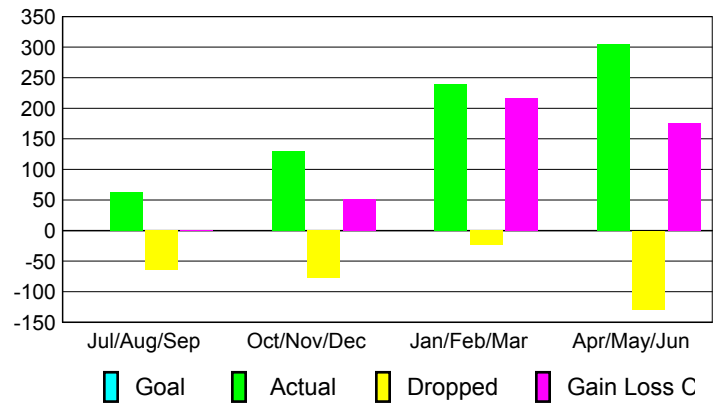

Membership Results 2009-2010

Goal, New, Dropped, Gain/Loss