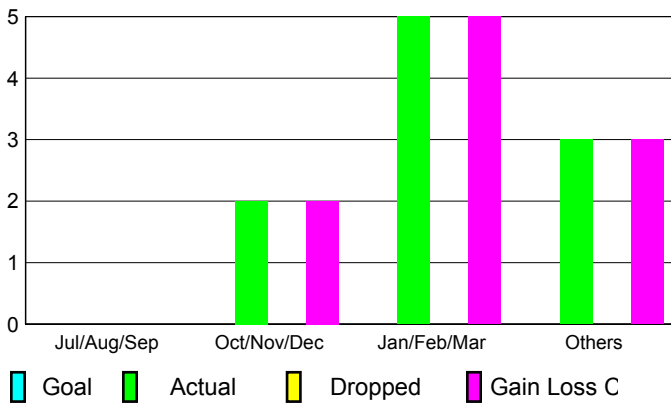

2009-2010 GMT Quarterly Report for District (or Undistricted) **District 323 G2**

GMT: KAMLESH JAIN

Location: INDIA

GMT CA: 6

CLUBS

**Club Results
2009-2010**

**Clubs
2008-2009**

Month	New Club Goal	Actual New Clubs	Actual Dropped Clubs	Gain/Loss of Clubs	Gain/Loss of Clubs
Jul/Aug/Sep	0	0	0	0	4
Oct/Nov/Dec	0	2	0	2	1
Jan/Feb/Mar	0	5	0	5	8
Apr/May/Jun	0	3	0	3	4
Totals	0	10	0	10	17

Club Results 2009-2010

Goal, New, Dropped, Gain/Loss

Comparison of Club Gain/Loss

Current Year Compared to the Previous Year

YTD Status Quo Clubs 2009-2010

Status Quo Clubs Compared to Status Quo Members

MEMBERSHIP