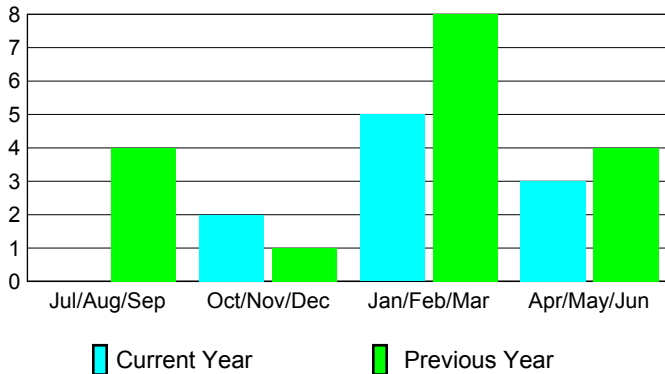

2009-2010 GMT Quarterly Report for District (or Undistricted) **District 323 G2**

GMT: KAMLESH JAIN

Location: INDIA

GMT CA: 6

CLUBS

**Club Results
2009-2010**

**Clubs
2008-2009**

Month	New Club Goal	Actual New Clubs	Actual Dropped Clubs	Gain/Loss of Clubs	Gain/Loss of Clubs
Jul/Aug/Sep	0	0	0	0	4
Oct/Nov/Dec	0	2	0	2	1
Jan/Feb/Mar	0	5	0	5	8
Apr/May/Jun	0	3	0	3	4
Totals	0	10	0	10	17

Club Results 2009-2010

Goal, New, Dropped, Gain/Loss

Comparison of Club Gain/Loss

Current Year Compared to the Previous Year

YTD Status Quo Clubs 2009-2010

Status Quo Clubs Compared to Status Quo Members

MEMBERSHIP