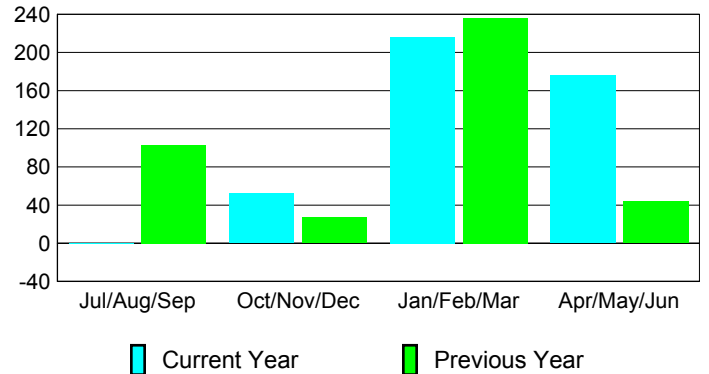

**Membership Results
2009-2010**

**Membership
2008-2009**

Month	Net Memb Goal	Actual New Memb	Actual Dropped Memb	Gain/Loss of Memb	Gain/Loss of Memb
Jul/Aug/Sep	0	63	-64	-1	103
Oct/Nov/Dec	0	130	-78	52	27
Jan/Feb/Mar	0	239	-23	216	236
Apr/May/Jun	0	305	-129	176	44
Totals	0	737	-294	443	410

Membership Results 2009-2010

Goal, New, Dropped, Gain/Loss

Comparison of Membership Gain/Loss

Current Year Compared to the Previous Year

Gender Comparison 2009-2010